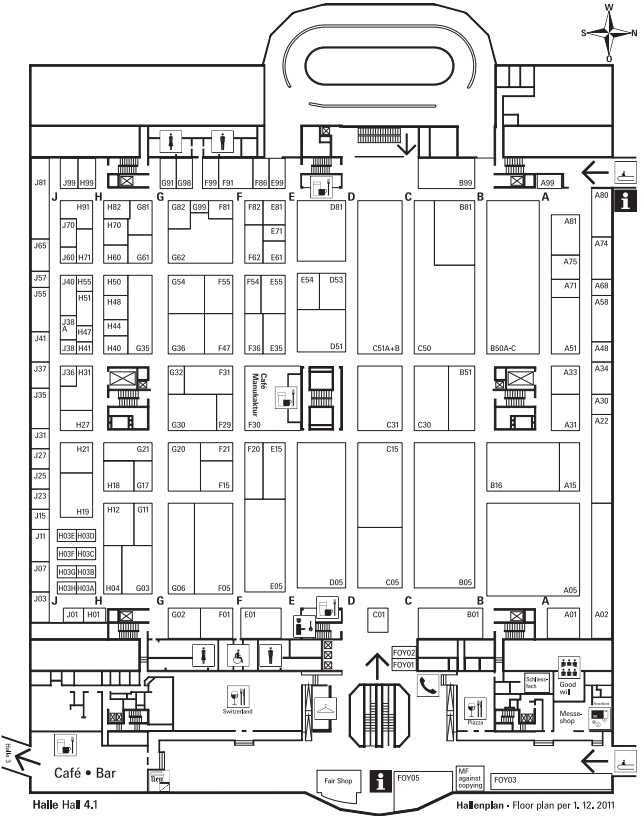

## Passage Kitchen &amp; Houseware

Halle Hall 3.0

Hallenplan · Floor plan per 1. 12. 2011

Halle Hall 3.1

Hallenplan · Floor plan per 1, 12, 2011

Table Contemporary Design

Halle Hall 4.0

Hallenplan - Floor plan per 1. 12. 2011

Halle Hall 5.0

Hallenplan · Floor plan per 1. 12. 2011

Houseware & Storage

Halle Hall 5.1

Hallenplan - Floor plan per 1. 12. 2011

Halle Hall 6.0

Hallenplan · Floor plan per 1. 12. 2011

Houseware & Storage

Table Top Trade, Table Daily Life

Table Top Trade

Halle Hall 6.3

Hallenplan · Floor plan per 1. 12. 2011

Interiors & Decoration, Seasonal Decoration, Outdoor Living

Halle Hall 8.0

Hallenplan • Floor plan per 1.12. 2011