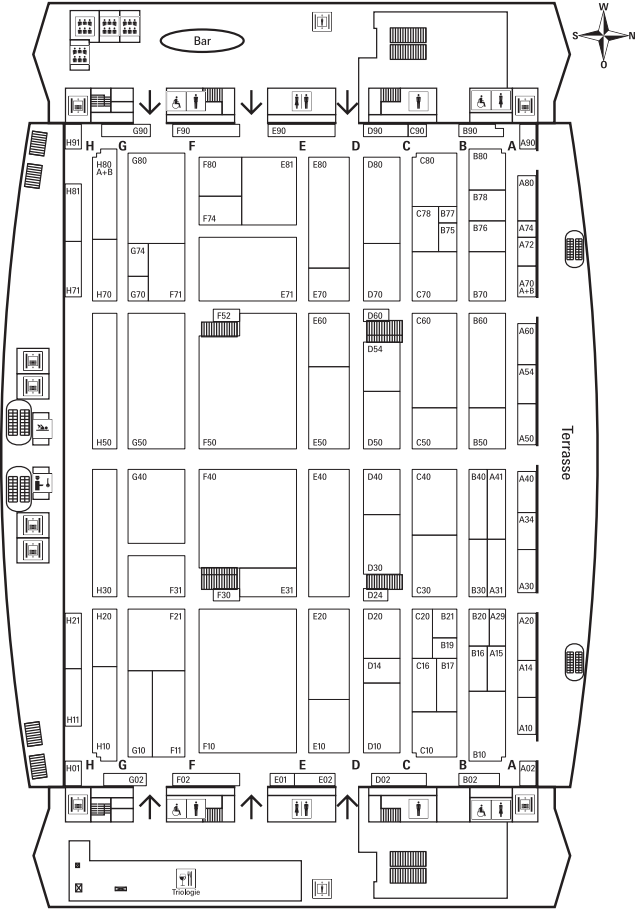

## Passage Kitchen &amp; Houseware

Halle Hall 3.0

Hallenplan · Floor plan per 1. 12. 2011

Halle Hall 3.1

Hallenplan · Floor plan per 1, 12, 2011

Table Contemporary Design

Halle Hall 4.0

Hallenplan - Floor plan per 1. 12. 2011

Halle Hall 5.0

Hallenplan · Floor plan per 1. 12. 2011

Houseware & Storage

Halle Hall 5.1

Hallenplan - Floor plan per 1. 12. 2011

Halle Hall 6.0

Hallenplan · Floor plan per 1. 12. 2011

Houseware & Storage

Table Top Trade, Table Daily Life

Table Top Trade

Halle Hall 6.3

Hallenplan · Floor plan per 1. 12. 2011

Interiors & Decoration, Seasonal Decoration, Outdoor Living

Halle Hall 8.0

Hallenplan • Floor plan per 1.12. 2011